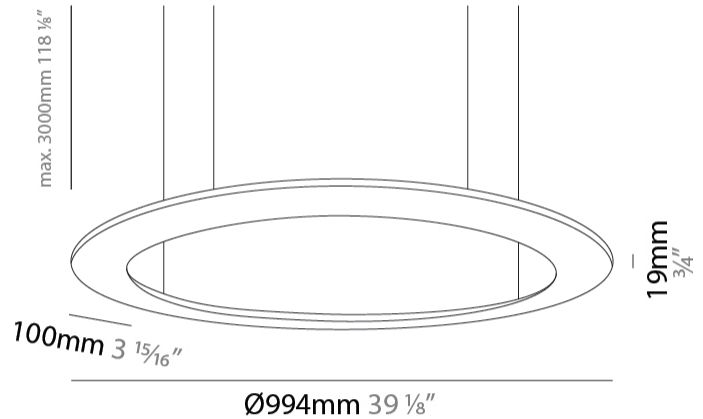

INFINITE RING SUSPENSION

A51083-

base number   Color   Finish
Temperature   Options

1. To build a product code in our configurator select the specify button on the base model # product page
2. To build a manual product code on this datasheet choose from the options listed below in blue font and add the suffix to the base model #

GENERAL

Series: Infinite Ring
Partner: Ivela
Division: Architectural
Installation: Suspension
Product Type: Panels
Mounting Location: Ceiling
Light Distribution: Direct

PHYSICAL

Shape: Square
Length (mm): 994
Length (in): 39 1/8
Width (mm): 100
Width (in): 3 15/16
Height (mm): 19
Height (in): 3/4
Max. Overall Height (mm): 2500
Max. Overall Height (in): 98 7/16
Diffuser: PMMA - Opal
Fixture Finish: WHI / BLK / GLD
Fixture Material: Aluminum

ELECTRICAL

Lamp Type: LED
Input Wattage (W): 62
Dimming: Tri-Mode (Non-Dimming and Phase Dimming (120Vac only) and 0-10V Dimming)
Driver Included: No
Driver Location: Remote
Driver Type: Constant Voltage - Universal
Driver Class: Class 2
Housing: ENCP 5 (ERP) ENCP 8 (SC Power)
Input Voltage (V): 120 - 277
Output Voltage (V): 24

LED

Color Temperature (°K): 2700 / 3000 / 3500 / 4000
Max. Delivered Lumen (lm): 3720 / 3875 / 3989 / 4107
Nominal Lumen (lm): 7440 / 7770 / 7980 / 8215
CRI: >93 CRI
Lamp Life (hrs): 50000

OPTICAL

RATINGS AND CERTIFICATIONS

Certified By: Certified for North American Standards
IP rating: IP20

PROJECT	
TYPE	
SPECIFIER	
QUANTITY	
DATE