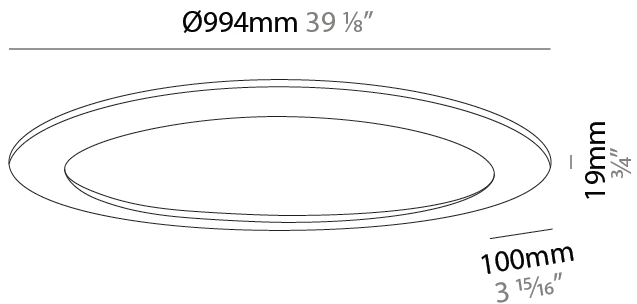

PROJECT	_____
TYPE	_____
SPECIFIER	_____
QUANTITY	_____
DATE	_____

INFINITE RING SURFACE

A52052- _____ - _____

base number   Color   Finish
Temperature   Options

1. To build a product code in our configurator select the specify button on the base model # product page
2. To build a manual product code on this datasheet choose from the options listed below in blue font and add the suffix to the base model #

GENERAL

Series: Infinite Ring
Partner: Ivela
Division: Architectural
Installation: Surface
Product Type: Panels
Mounting Location: Ceiling
Light Distribution: Direct

PHYSICAL

Shape: Square
Length (mm): 994
Length (in): 39 1/8
Width (mm): 100
Width (in): 3 15/16
Height (mm): 19
Height (in): 3/4
Diffuser: PMMA - Opal
Fixture Finish: WHI / BLK / GLD
Fixture Material: Aluminum

ELECTRICAL

Lamp Type: LED
Input Wattage (W): 62
Dimming: Tri-Mode (Non-Dimming and Phase Dimming (120Vac only) and 0-10V Dimming)
Driver Included: No
Driver Location: Remote
Driver Type: Constant Voltage - Universal
Driver Class: Class 2
Housing: ENCP 5 (ERP) ENCP 8 (SC Power)
Input Voltage (V): 120 - 277
Output Voltage (V): 24

LED

Color Temperature (°K): 2700 / 3000 / 3500 / 4000
Max. Delivered Lumen (lm): 3720 / 3875 / 3989 / 4107
Nominal Lumen (lm): 7440 / 7770 / 7980 / 8215
CRI: >93 CRI
Lamp Life (hrs): 50000

OPTICAL

RATINGS AND CERTIFICATIONS

Certified By: CSA Certified to UL and CSA Standards
IP rating: IP20